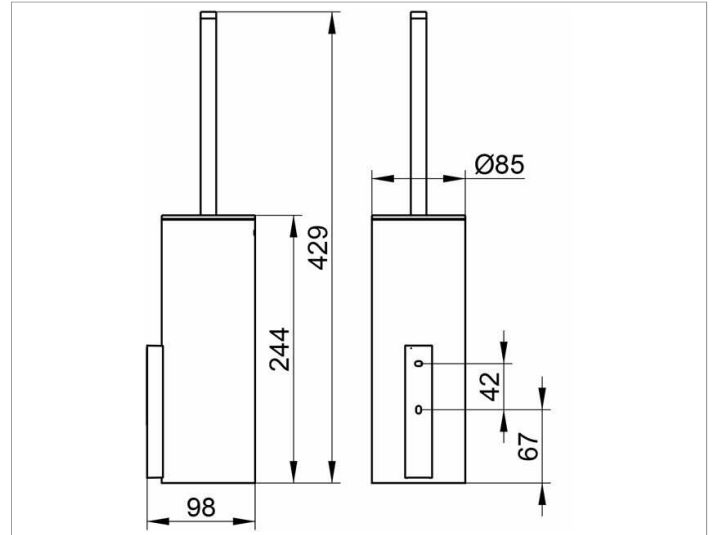

Edition 400

11564YY9000 Toilet brush set

PRODUCT

DRAWING

PRODUCT ATTRIBUTES

complete with crystal glass insert matt, detachable
opaque synthetic insert, brush with handle and lid,
spare brush head

SURFACE

03, 05, 13