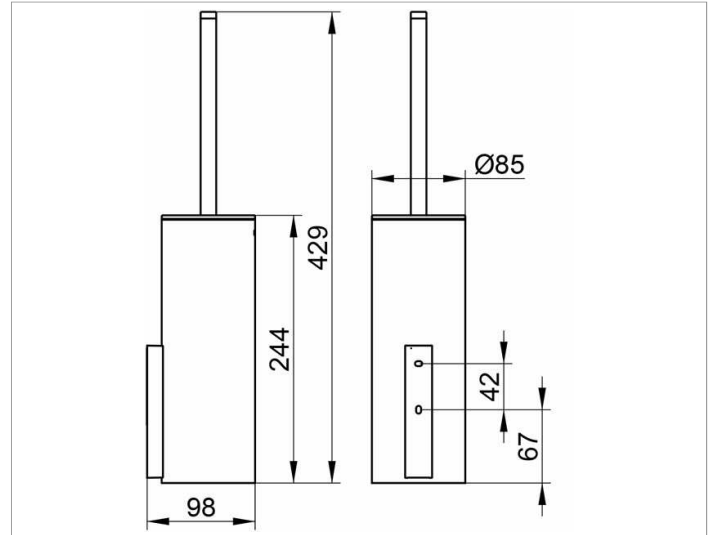

Edition 400

11564XX9000 Toilet brush set

**PRODUCT**

**DRAWING**

**PRODUCT ATTRIBUTES**

complete with crystal glass insert matt, detachable  
opaque synthetic insert, brush with handle and lid,  
spare brush head

**SURFACE**

02, 04, 12