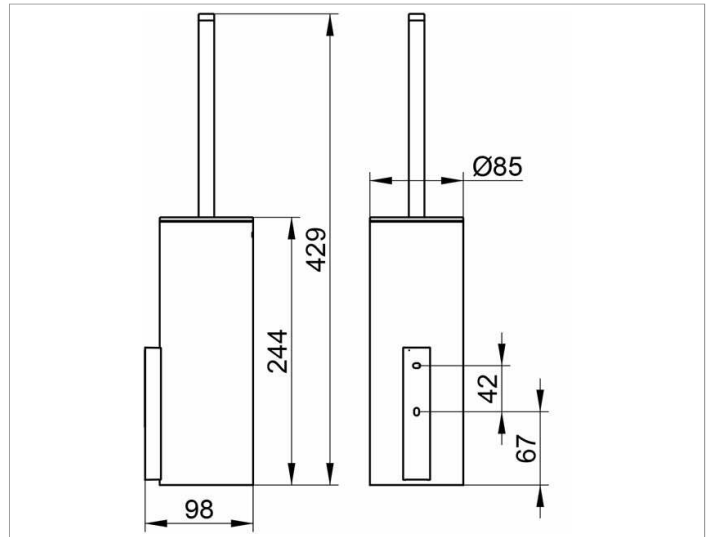

Edition 400

11564019000 Toilet brush set

PRODUCT

DRAWING

PRODUCT ATTRIBUTES

complete with crystal glass insert matt, detachable opaque synthetic insert, brush with handle and lid, spare brush head

SURFACE

chrome-plated

SPECIFICATIONS

KEUCO Edition 400 toilet brush set, 11564019000
 chrome-plated toilet brush set,
 sculptural design,
 wall-mounted, complete with crystal glass insert, matt
 brush with handle and lid,
 spare brush head,
 detachable opaque synthetic insert for easy cleaning,
 height insert 244 mm (height including brush 429 mm),
 diameter 85 mm, depth 98 mm,
 the toilet brush set is fitted concealed,
 delivery includes anti-corrosion fixings