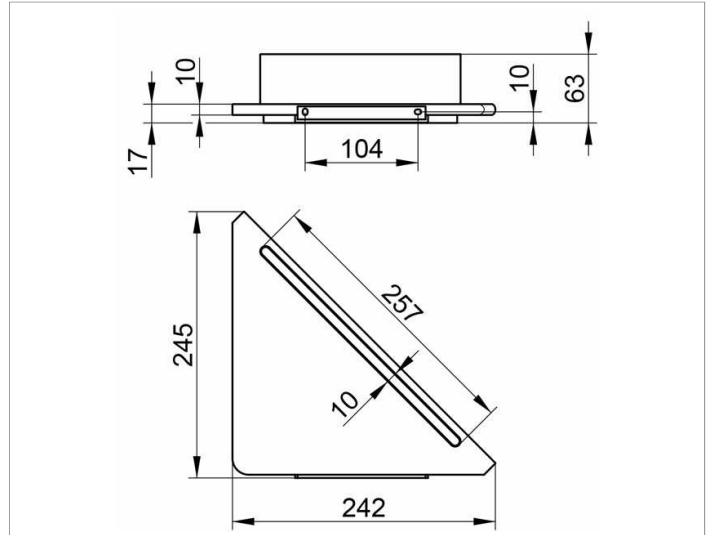

Edition 400

11557170100 Shower shelf for corner installation

PRODUCT

DRAWING

PRODUCT ATTRIBUTES

with integrated glass wiper

SURFACE

aluminium silver anodized (E6 EV1)/white (RAL 9010)