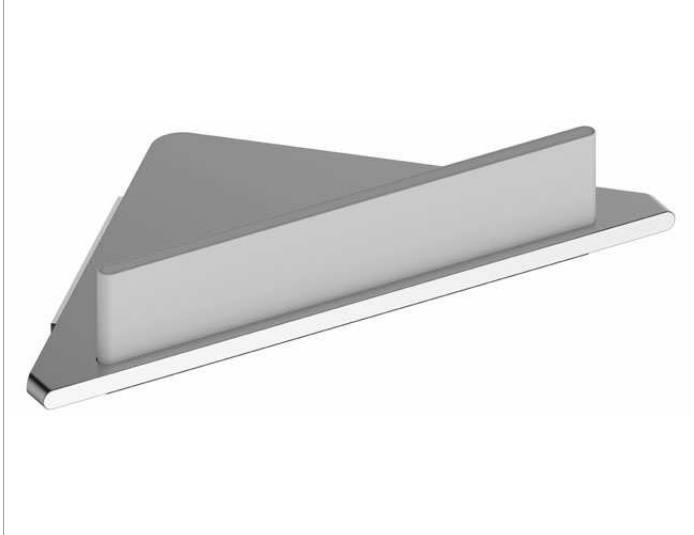

Edition 400

11557170100 Shower shelf for corner installation

PRODUCT

DRAWING

PRODUCT ATTRIBUTES

with integrated glass wiper

SURFACE

aluminium silver anodized (E6 EV1)/white (RAL 9010)