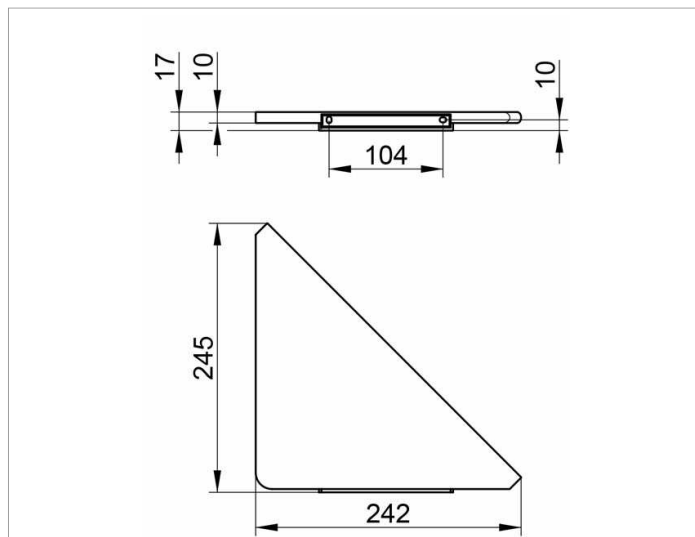

Edition 400

11557170000 Shower shelf for corner installation

**PRODUCT**

**DRAWING**

**SURFACE**

aluminium silver anodized (E6 EV1)