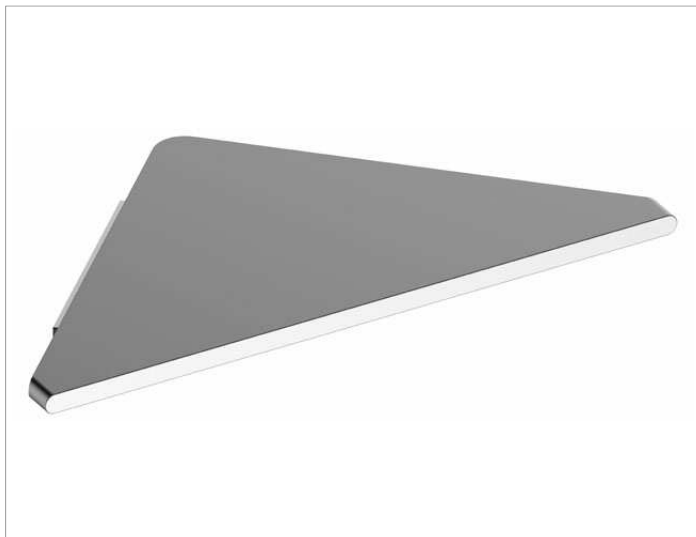

Edition 400

11557170000 Shower shelf for corner installation

**PRODUCT**

**DRAWING**

**SURFACE**

aluminium silver anodized (E6 EV1)