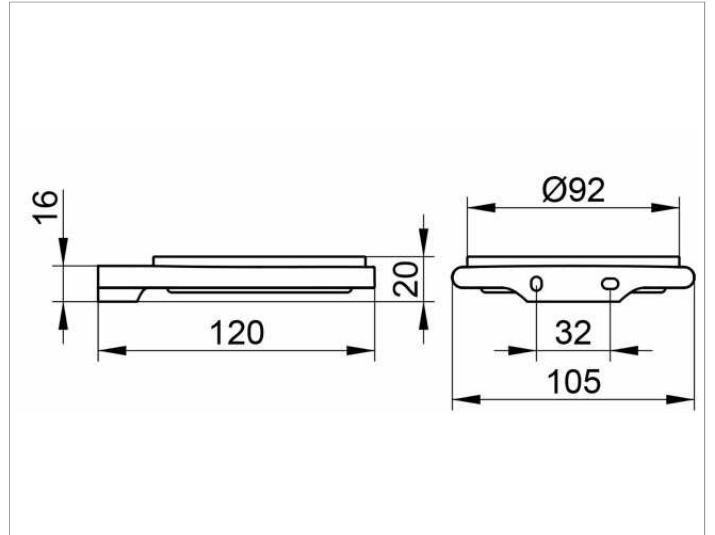

Edition 400
11555YY9000 Soap holder

PRODUCT

DRAWING

PRODUCT ATTRIBUTES

complete with crystal soap dish matt

SURFACE

03, 05, 13