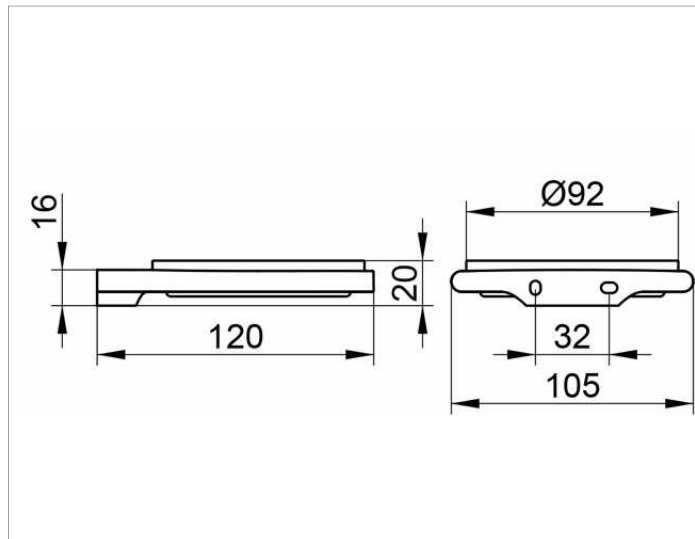

Edition 400
11555XX9000 Soap holder

PRODUCT

DRAWING

PRODUCT ATTRIBUTES

complete with crystal soap dish matt

SURFACE

02, 04, 12