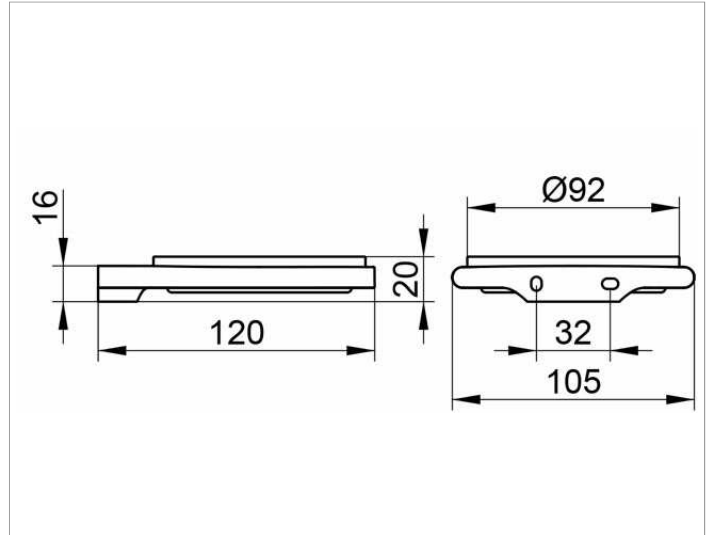

Edition 400
11555019000 Soap holder

PRODUCT

DRAWING

PRODUCT ATTRIBUTES

complete with crystal soap dish matt

SURFACE

chrome-plated

SPECIFICATIONS

KEUCO Edition 400 soap holder, 11555019000
soap holder in sculptural design,
chrome-plated holder with slightly rounded edges,
complete with removable crystal soap dish, matt,
easy to clean,
width 105 mm, Height 20 mm, depth 120 mm,
the soap holder is fitted concealed,
delivery includes anti-corrosion fixings