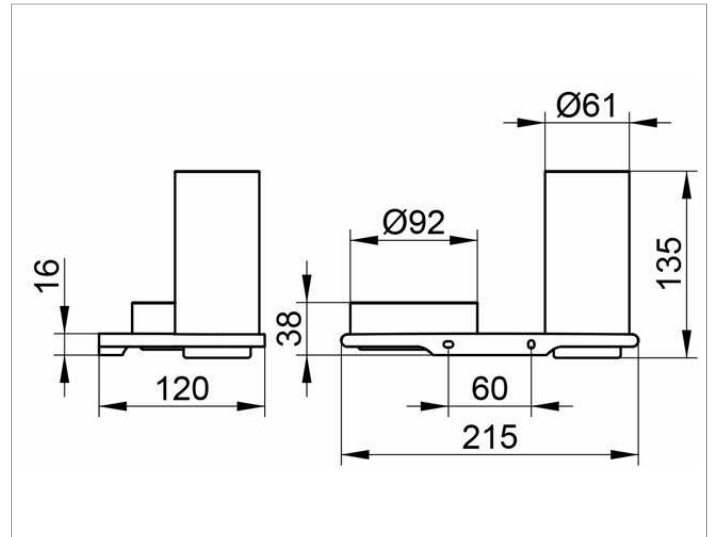

Edition 400

11554XX9000 Double holder glass/utensil tray

**PRODUCT**

**DRAWING**

**PRODUCT ATTRIBUTES**

complete, comes with:  
1 x crystal glass tumbler  
1 x crystal utensil tray, mat

**SURFACE**

02, 04, 12