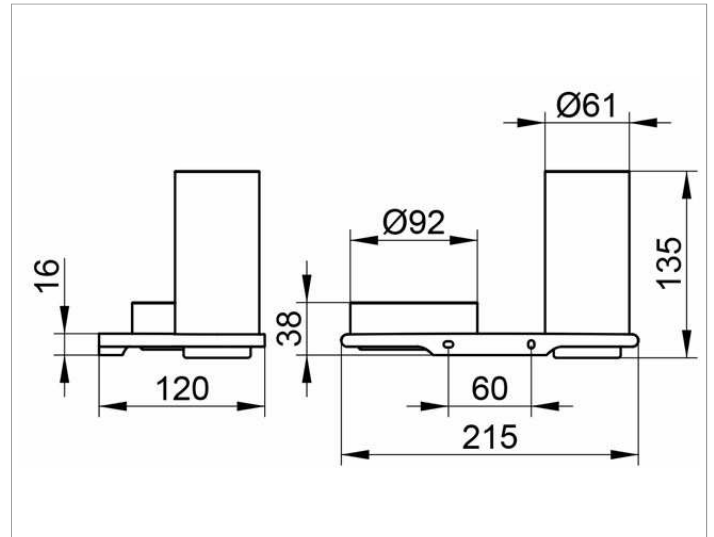

Edition 400

11554019000 Double holder glass/utensil tray

**PRODUCT**

**DRAWING**

**PRODUCT ATTRIBUTES**

complete, comes with:  
 1 x crystal glass tumbler  
 1 x crystal utensil tray, mat

**SURFACE**

chrome-plated

**SPECIFICATIONS**

KEUCO Edition 400 double holder,  
 with glass and shelf, 11554019000  
 double holder in sculptural design, wall-mounted  
 chrome-plated holder with slightly rounded edges,  
 complete with:  
 1 x crystal glass tumbler and  
 1 x crystal shelf, matt,  
 height 133 mm, width 215 mm, depth 120 mm,  
 the double holder is fitted concealed,  
 delivery includes anti-corrosion fixings