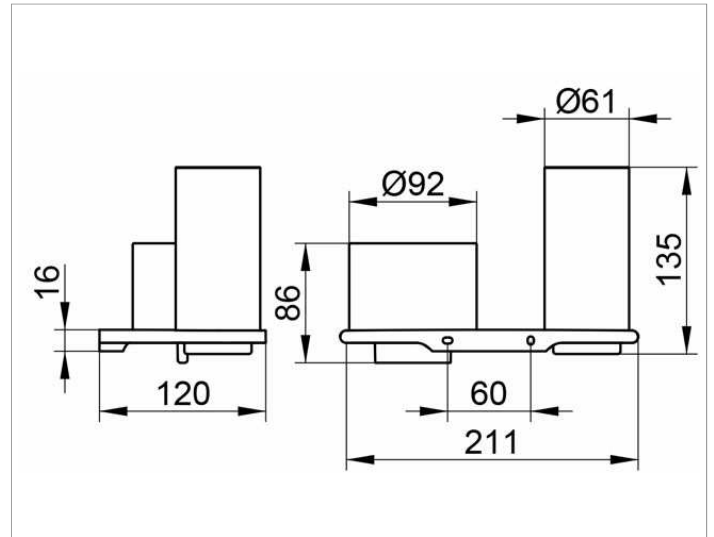

Edition 400

11553XX9000 Double holder glass/lotiondispenser

PRODUCT

DRAWING

PRODUCT ATTRIBUTES

complete, comes with:

1 x crystal glass

1 x lotiondispenser

complete with matt crystal glass and pump for liquid soap

Capacity: approx. 150 ml

Dosage: approx. 0,5 ml/stroke

SURFACE

02, 04, 12