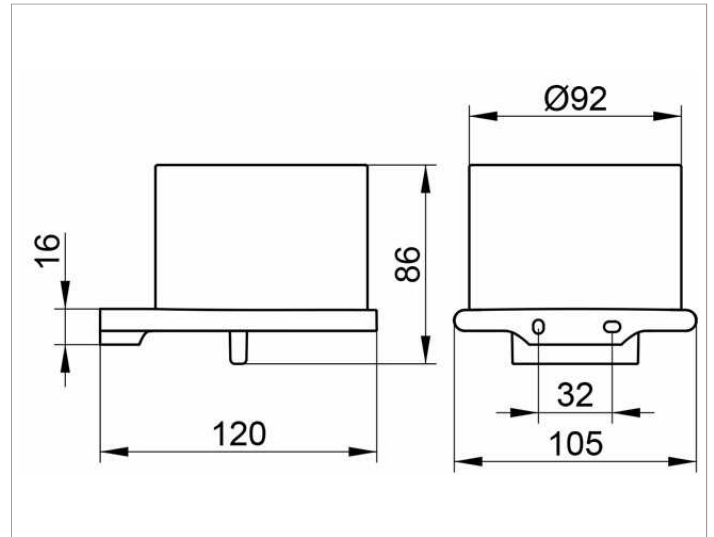

Edition 400

11552YY9000 Lotion dispenser

PRODUCT

DRAWING

PRODUCT ATTRIBUTES

complete with crystal glass matt holder and pump,
for liquid soap

Capacity: approx. 150 ml

Dosage: approx. 0,5ml/stroke

SURFACE

03, 05, 13