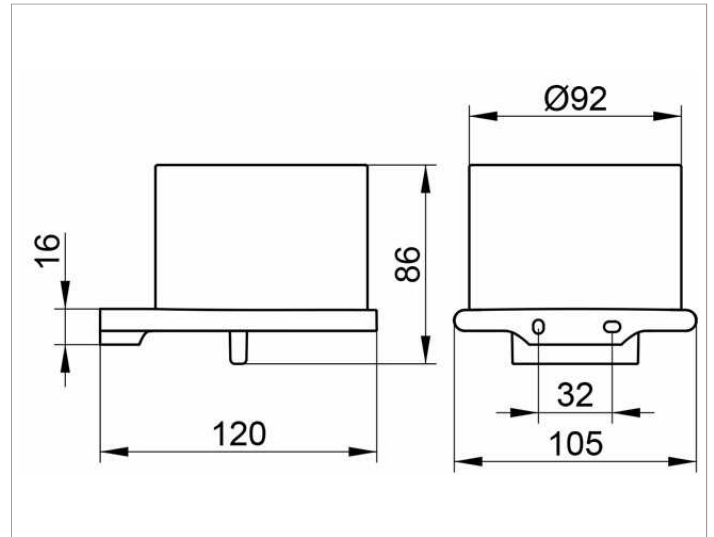

Edition 400

11552XX9000 Lotion dispenser

PRODUCT

DRAWING

PRODUCT ATTRIBUTES

complete with crystal glass matt holder and pump,
for liquid soap

Capacity: approx. 150 ml

Dosage: approx. 0,5ml/stroke

SURFACE

02, 04, 12