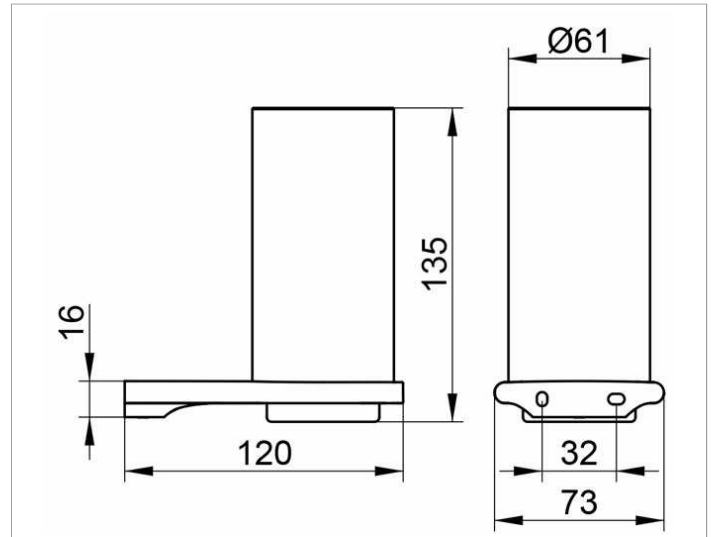

Edition 400  
11550YY9000 Tumbler holder

**PRODUCT**

**DRAWING**

**PRODUCT ATTRIBUTES**

complete with crystal glass

**SURFACE**

03, 05, 13