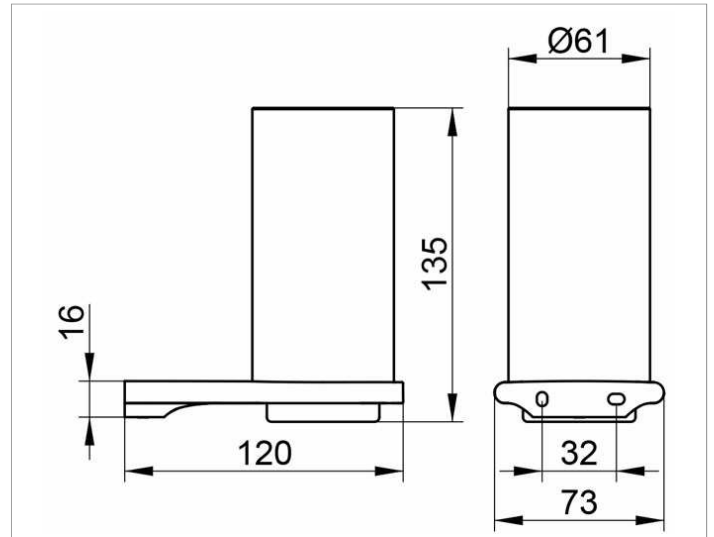

Edition 400

11550XX9000 Tumbler holder

**PRODUCT**

**DRAWING**

**PRODUCT ATTRIBUTES**

complete with crystal glass

**SURFACE**

02, 04, 12