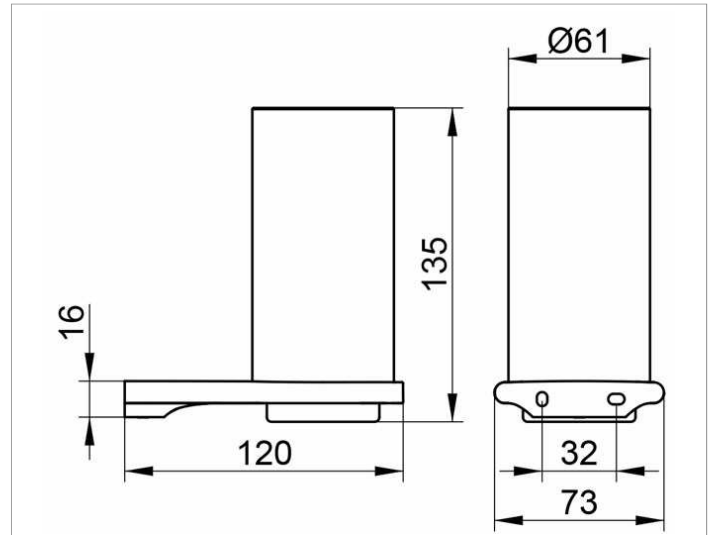

Edition 400

11550019000 Tumbler holder

PRODUCT

DRAWING

PRODUCT ATTRIBUTES

complete with crystal glass

SURFACE

chrome-plated

SPECIFICATIONS

KEUCO Edition tumbler holder, 11550019000
tumbler holder in sculptural design,
chrome-plated holder with slightly rounded edges,
complete with crystal glass, easy to clean,
width 73 mm, height 133 mm, depth 120 mm,
the holder is fitted concealed,
delivery includes anti-corrosion fixings