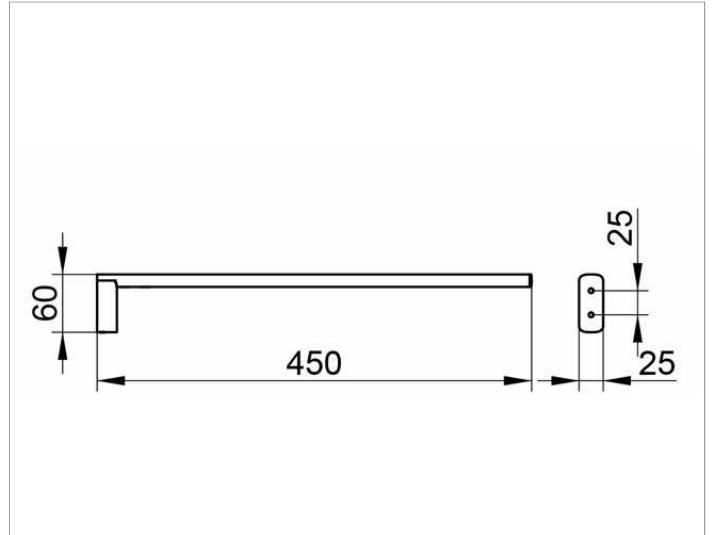

Edition 400  
11520YY0000 Towel holder

**PRODUCT**

**DRAWING**

**PRODUCT ATTRIBUTES**

fixed

**SURFACE**

03, 05, 13

**DIMENSION**

450 mm