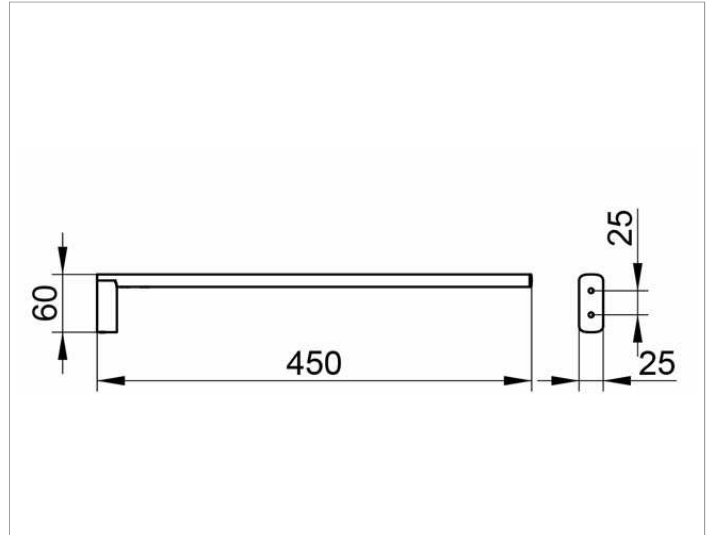

Edition 400
11520XX0000 Towel holder

PRODUCT

DRAWING

PRODUCT ATTRIBUTES

fixed

SURFACE

02, 04, 12

DIMENSION

450 mm