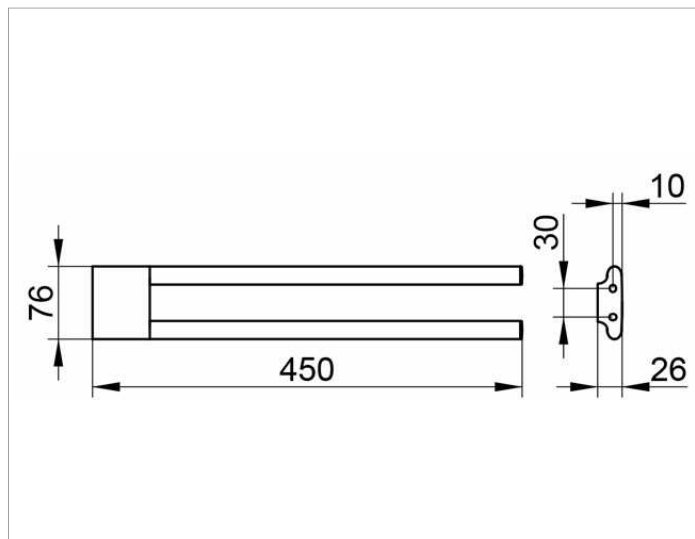

Edition 400
11518YY0000 Towel holder

PRODUCT

DRAWING

PRODUCT ATTRIBUTES

fixed

SURFACE

03, 05, 13

DIMENSION

450 mm