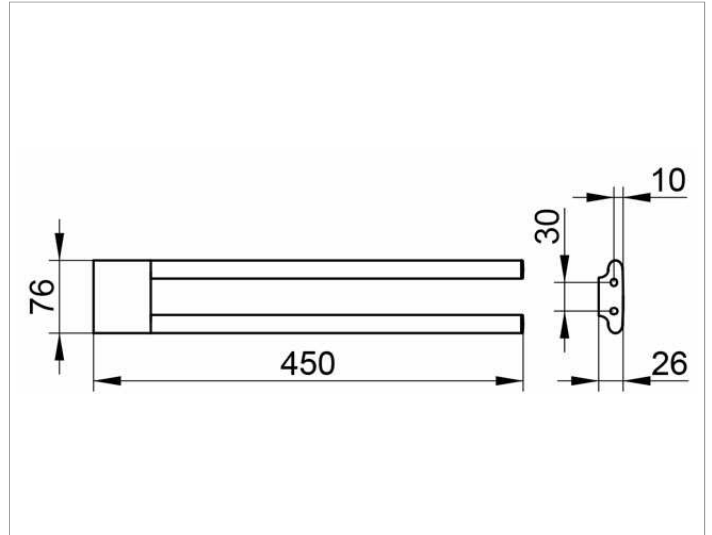

Edition 400

11518XX0000 Towel holder

**PRODUCT**

**DRAWING**

**PRODUCT ATTRIBUTES**

fixed

**SURFACE**

02, 04, 12

**DIMENSION**

450 mm