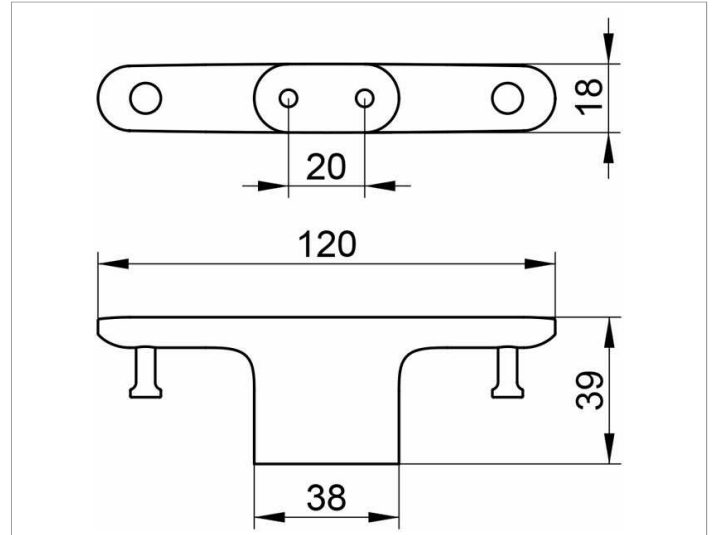

Edition 400
11515YY0000 Towel hook

PRODUCT

DRAWING

PRODUCT ATTRIBUTES

double

SURFACE

03, 05, 13