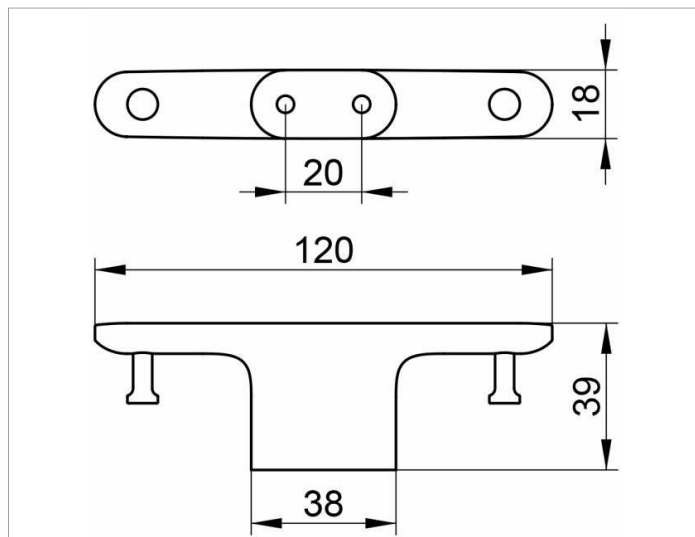

Edition 400
11515XX0000 Towel hook

PRODUCT

DRAWING

PRODUCT ATTRIBUTES

double

SURFACE

02, 04, 12