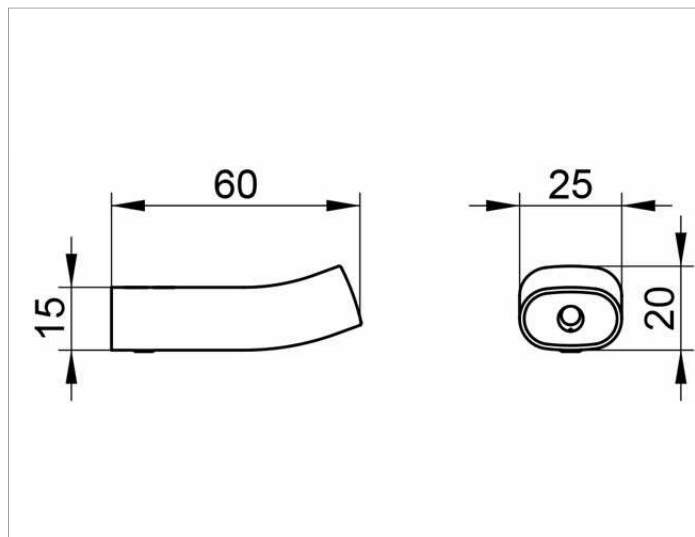

Edition 400
11514YY0000 Towel hook

PRODUCT

DRAWING

SURFACE

03, 05, 13