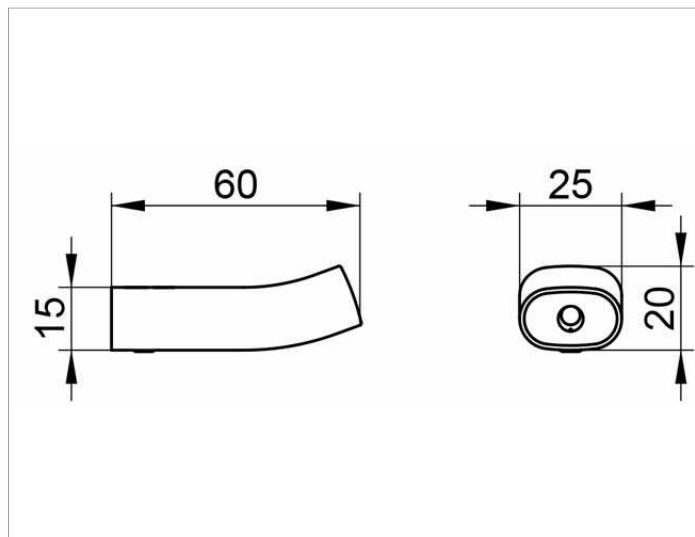

Edition 400
11514XX0000 Towel hook

PRODUCT

DRAWING

SURFACE

02, 04, 12