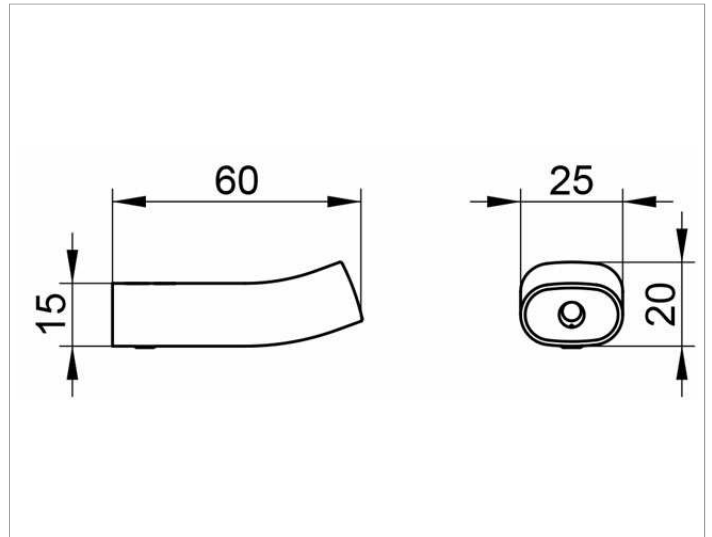

Edition 400

11514010000 Towel hook

**PRODUCT**

**DRAWING**

**SURFACE**

chrome-plated

**SPECIFICATIONS**

KEUCO Edition 400 towel hook, 11514010000  
 chrome-plated towel hook,  
 sculptural design,  
 with slightly rounded edges,  
 hook head slightly angled, easy to clean,  
 depth 60 mm, width 25 mm, total height 20 mm,  
 the towel hook is fitted concealed,  
 delivery includes anti-corrosion fixings