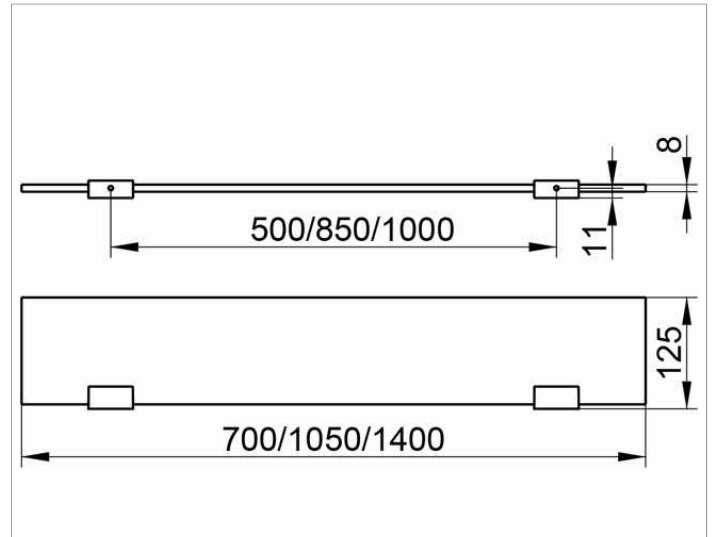

Edition 400

11510YY5700 Glass shelf with brackets

PRODUCT

DRAWING

PRODUCT ATTRIBUTES

complete with crystalline glass shelf, tempered glass (ESG)

SURFACE

03, 05, 13

DIMENSION

700 x 125 x 8 mm