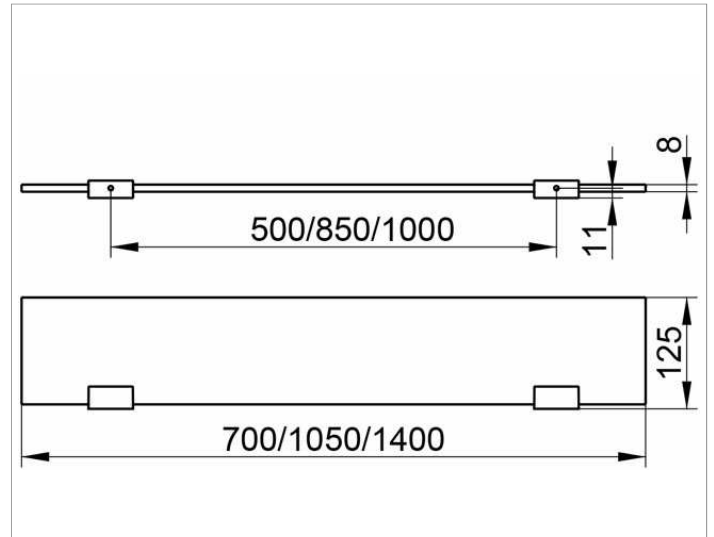

Edition 400

11510YY5140 Glass shelf with brackets

PRODUCT

DRAWING

PRODUCT ATTRIBUTES

complete with crystalline glass shelf, tempered glass (ESG)

SURFACE

03, 05, 13

DIMENSION

1400 x 125 x 8 mm