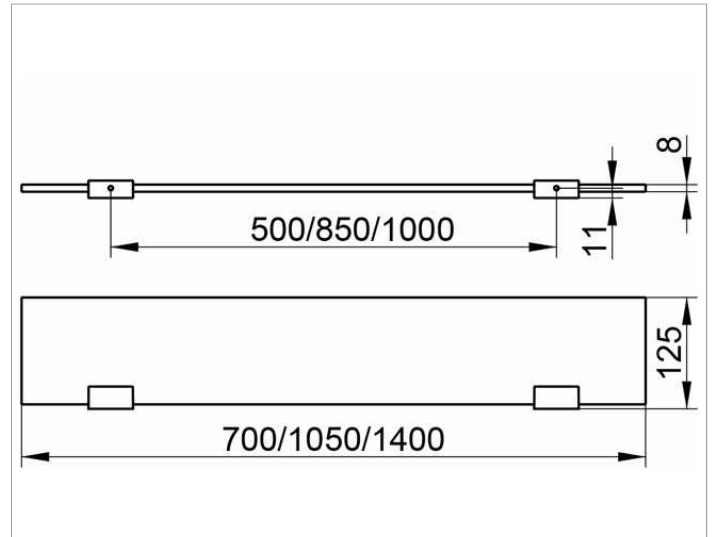

Edition 400

11510YY5100 Glass shelf with brackets

PRODUCT

DRAWING

PRODUCT ATTRIBUTES

complete with crystalline glass shelf, tempered glass (ESG)

SURFACE

03, 05, 13

DIMENSION

1050 x 125 x 8 mm