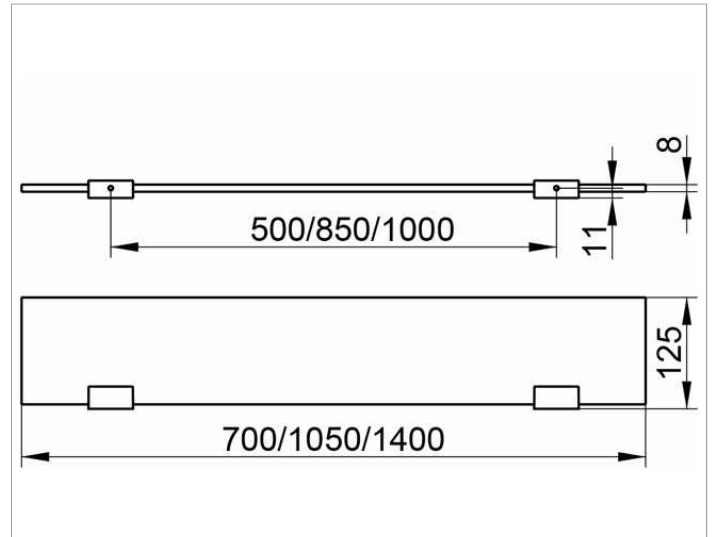

Edition 400

11510XX5700 Glass shelf with brackets

PRODUCT

DRAWING

PRODUCT ATTRIBUTES

complete with crystalline glass shelf, tempered glass (ESG)

SURFACE

02, 04, 12

DIMENSION

700 x 125 x 8 mm