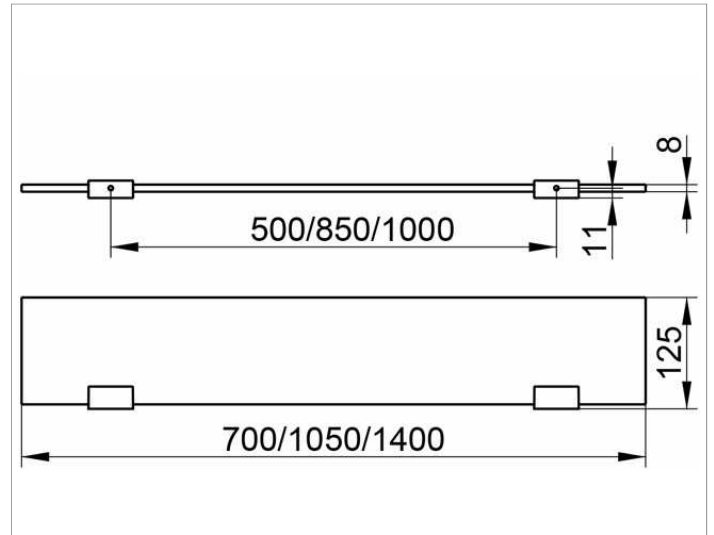

Edition 400

11510XX5140 Glass shelf with brackets

**PRODUCT**

**DRAWING**

**PRODUCT ATTRIBUTES**

complete with crystalline glass shelf, tempered glass (ESG)

**SURFACE**

02, 04, 12

**DIMENSION**

1400 x 125 x 8 mm