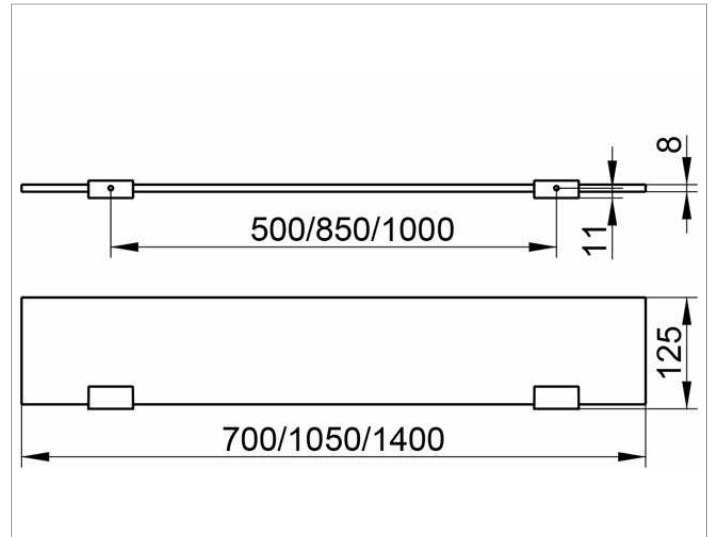

Edition 400

11510XX5100 Glass shelf with brackets

**PRODUCT**

**DRAWING**

**PRODUCT ATTRIBUTES**

complete with crystalline glass shelf, tempered glass (ESG)

**SURFACE**

02, 04, 12

**DIMENSION**

1050 x 125 x 8 mm