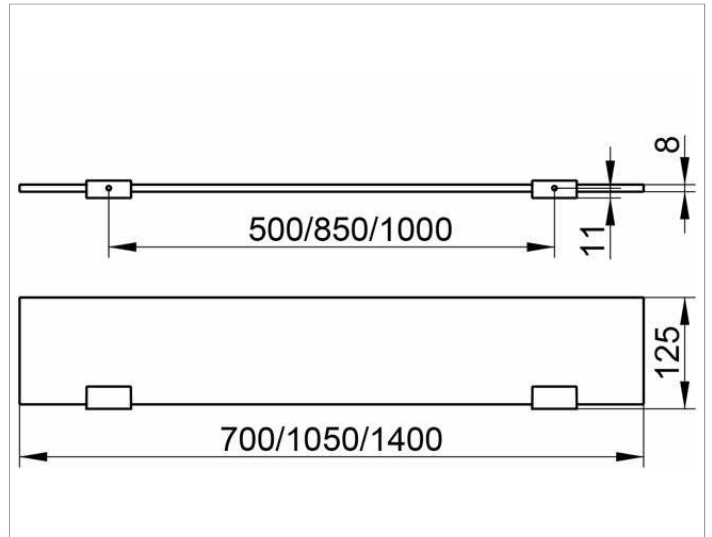

Edition 400

11510015700 Glass shelf with brackets

PRODUCT

DRAWING

PRODUCT ATTRIBUTES

complete with crystalline glass shelf, tempered glass (ESG)

SURFACE

chrome-plated

DIMENSION

700 x 125 x 8 mm

SPECIFICATIONS

KEUCO Edition 400 glass shelf with brackets, 11510015700

Glass shelf complete consisting of
2 chrome-plated brackets
with crystalline glass shelf,
tempered glass (ESG),
Dimensions 700 x 8 x 125 mm,
the brackets are fitted concealed,
delivery includes anti-corrosion fixings