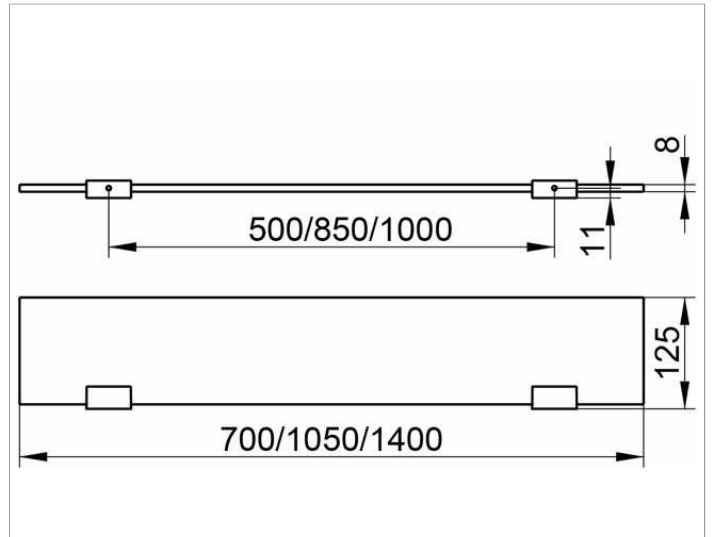

Edition 400

11510015140 Glass shelf with brackets

PRODUCT

DRAWING

PRODUCT ATTRIBUTES

complete with crystalline glass shelf, tempered glass (ESG)

SURFACE

chrome-plated

DIMENSION

1400 x 120 x 8 mm

SPECIFICATIONS

KEUCO Edition 400 glass shelf with brackets, 11510015140

Glass shelf complete consisting of
 2 chrome-plated brackets
 with crystalline glass shelf,
 tempered glass (ESG),
 Dimensions 1400 x 8 x 125 mm,
 the brackets are fitted concealed,
 delivery includes anti-corrosion fixings