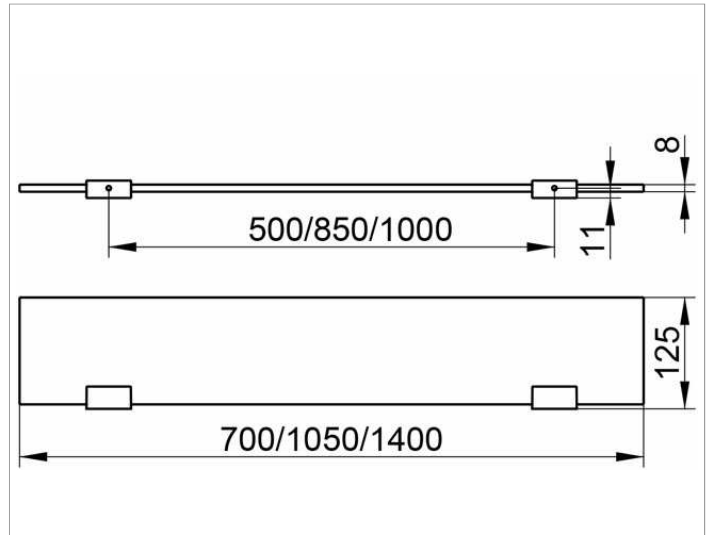

Edition 400

11510015100 Glass shelf with brackets

PRODUCT

DRAWING

PRODUCT ATTRIBUTES

complete with crystalline glass shelf, tempered glass (ESG)

SURFACE

chrome-plated

DIMENSION

1050 x 120 x 8 mm

SPECIFICATIONS

KEUCO Edition 400 glass shelf with brackets, 11510015100

Glass shelf complete consisting of
 2 chrome-plated brackets
 with crystalline glass shelf,
 tempered glass (ESG),
 Dimensions 1050 x 8 x 125 mm,
 the brackets are fitted concealed,
 delivery includes anti-corrosion fixings