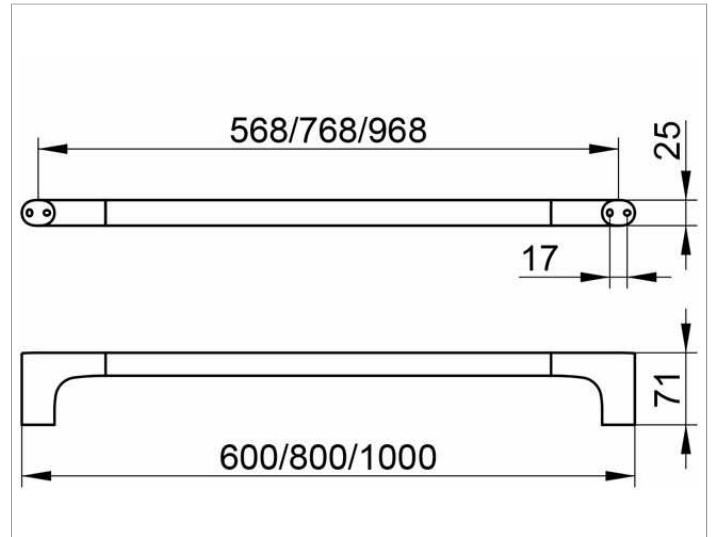

Edition 400
11501XX0800 Towel rail

PRODUCT

DRAWING

SURFACE

02, 04, 12

DIMENSION

800 mm