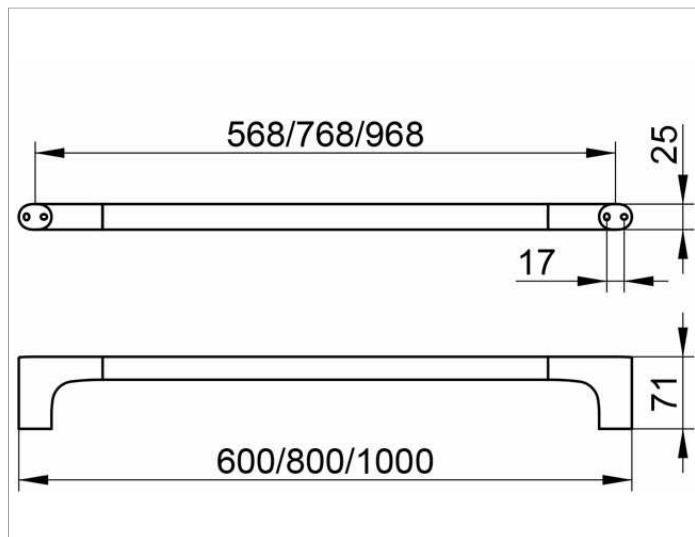

Edition 400

11501XX0600 Towel rail

PRODUCT

DRAWING

SURFACE

02, 04, 12

DIMENSION

600 mm