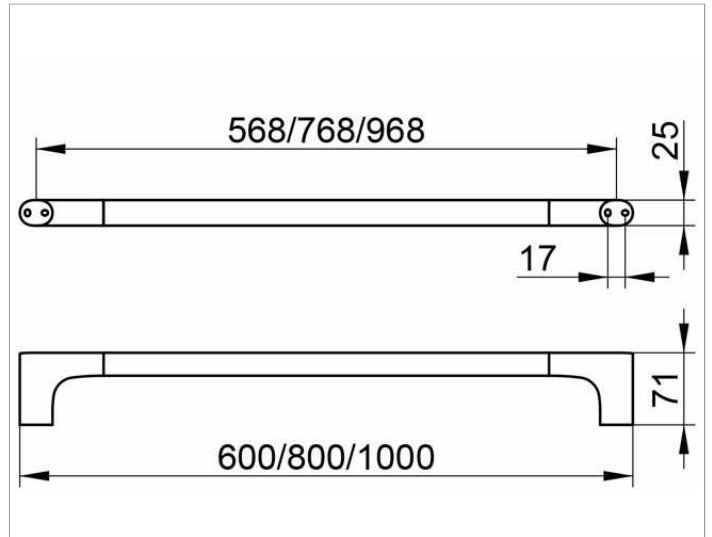

Edition 400  
11501010600 Towel rail

**PRODUCT**

**DRAWING**

**SURFACE**

chrome-plated

**DIMENSION**

600 mm

**SPECIFICATIONS**

KEUCO Edition 400 towel rail , 11501010600  
chrome-plated towel rail  
sculptural design,  
antistatic, easy to clean,  
axial dimension 568 mm, total width of 600 mm,  
depth 71 mm,  
the towel rail is fitted concealed,  
delivery includes anti-corrosion fixings