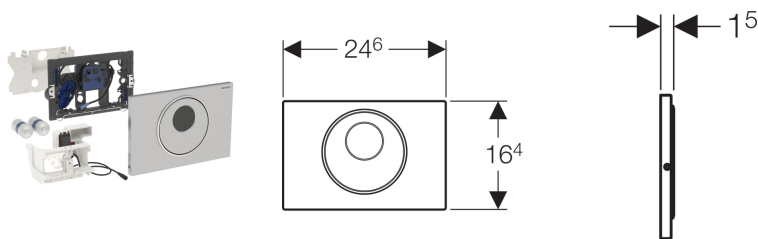

**Geberit WC flush control with electronic flush actuation, battery operation, dual flush, flush plate Sigma10, automatic/touchless/manual**

**Application purposes**

- For public and semipublic areas
- For releasing a dual flush
- For solid and drywall construction
- For touchless flush actuation of Geberit Sigma concealed cisterns 12 cm
- Not suitable for use with Geberit inserts for in-cistern block
- Not suitable for less-abled installation

**Characteristics**

- Touchless manual flush actuation
- Automatic flush actuation
- Touchless flush actuation for single or dual flush by moving hand toward sensor
- Manual flush actuation via flush plate
- Screwable flush plate
- Battery-operated
- Batteries in closed battery compartment in the flushing cistern
- With push-fit connection with cross-polarity protection
- Infrared user detection with background fade-out
- Self-adjusting IR sensor
- Reliable IR distance detection
- Interval flush preset
- Adjustable interval flush
- Preflush can be set
- Minimum detection time can be set
- Compatible with Geberit Service Handy

**Scope of delivery**

- Flush plate Sigma10
- Mounting frame with infrared control and battery compartment, premounted
- Protection plate
- Support block with servomotor and lifting device, premounted
- 2 alkaline manganese batteries LR20, each 1.5 V
- Actuator rod
- Fastening material

Art. no.	Surface / colour	Material designation
115.891.SN.5	Plate and button: brushed Design ring: polished	Stainless steel

**Accessories**

- Geberit Service Handy
- Geberit Clean Handy