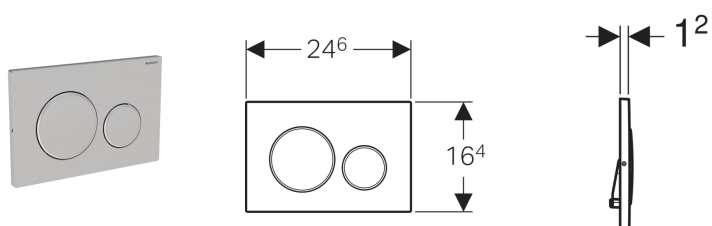

Geberit flush plate Sigma20 for dual flush, screwable

Application purposes

- For flush actuation with Geberit Sigma concealed cisterns

Characteristics

- Front actuation
- Sound-absorbing actuator rods, tool-free fast adjustment

Technical data

Actuation force | < 20 N

Scope of delivery

- Mounting frame
- 2 distance bolts
- 2 actuator rods
- Set of bolts

Art. no.	Surface / colour	Material designation
115.889.SN.1	Plate and buttons: brushed, easy-to-clean coated Design rings: polished	Stainless steel

Accessories

- Extension set for Geberit Sigma, Geberit Omega and Geberit Kappa concealed cisterns

- Screwable - with fixing screws for anti-tamper in commecrical applications

Created with Geberit online product catalogue - 21/06/2018