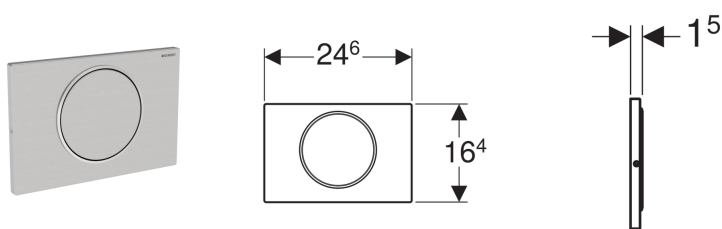

**Geberit flush plate Sigma10 for stop-and-go flush, screwable**

**Application purposes**

- For flush actuation with Geberit Sigma concealed cisterns

**Characteristics**

- Front actuation
- Sound-absorbing actuator rods, tool-free fast adjustment

**Technical data**

Actuation force | < 20 N

**Scope of delivery**

- Mounting frame
- 2 distance bolts
- Actuator rod
- Stop-and-go lever
- Set of bolts

Art. no.	Surface / colour	Material designation
115.787.SN.5	Plate and button: brushed, easy-to-clean coated Design ring: polished	Stainless steel

**Accessories**

- Extension set for Geberit Sigma, Geberit Omega and Geberit Kappa concealed cisterns

- Screwable - with fixing screws for anti-tamper in commercial applications

Created with Geberit online product catalogue - 21/06/2018