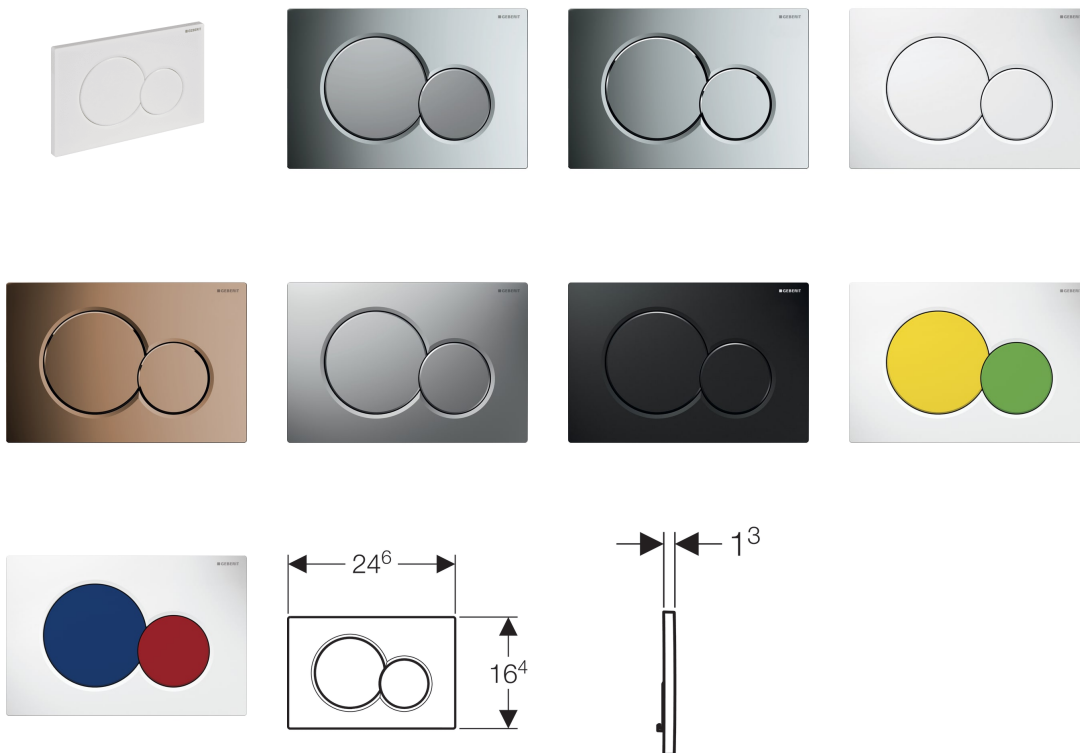

Geberit flush plate Sigma01 for dual flush

Application purposes

- For flush actuation with Geberit Sigma concealed cisterns

Characteristics

- Front actuation
- Sound-absorbing actuator rods, tool-free fast adjustment

Technical data

Actuation force | < 20 N

Scope of delivery

- Mounting frame
- 2 distance bolts
- 2 actuator rods

Art. no.	Surface / colour	Material designation
115.770.11.5	white alpine	Plastic
115.770.21.5	gloss chrome-plated	Plastic
115.770.46.5	matt chrome-plated	Plastic
115.770.DT.5	fine brass galvanized	Plastic
115.770.DW.5	jet black RAL 9005	Plastic
115.770.KA.5	Plate: gloss chrome-plated Buttons: matt chrome-plated	Plastic
115.770.LA.5	Plate: white Full flush volume button: yellow Partial flush volume button: green	Plastic
115.770.LB.5	Plate: white Full flush volume button: blue Partial flush volume button: red	Plastic

Accessories

- Insert for in-cistern block, for Geberit Sigma concealed cistern 12 cm
- Extension set for Geberit Sigma, Geberit Omega and Geberit Kappa concealed cisterns

Created with Geberit online product catalogue - 21/06/2018