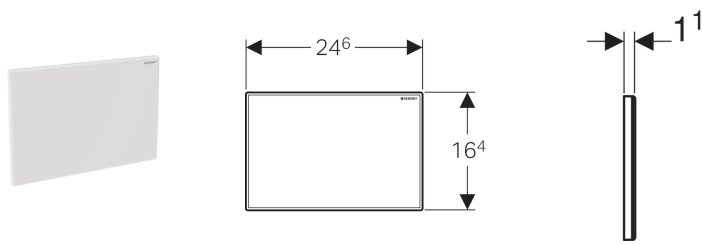

**Geberit cover plate Sigma**

**Application purposes**

- For covering the service opening of Geberit Sigma concealed cisterns

**Scope of delivery**

- Mounting frame
- 2 distance bolts

Art. no.	Surface / colour	Material designation
115.768.11.1	white alpine	Plastic
115.768.21.1	gloss chrome-plated	Plastic
115.768.46.1	matt chrome-plated	Plastic

- To be used alongside a Geberit flush button when access is not via a removable shelf

Created with Geberit online product catalogue - 21/06/2018