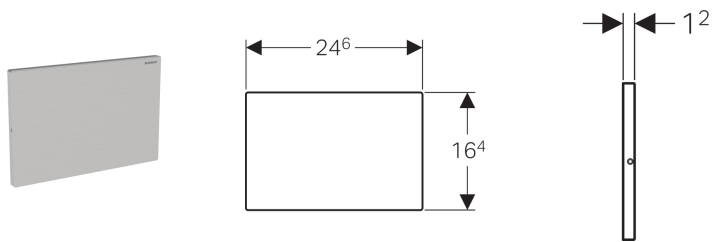

Geberit cover plate Sigma, screwable

Application purposes

- For covering the service opening of Geberit Sigma concealed cisterns

Scope of delivery

- Mounting frame
- 2 distance bolts
- Set of bolts

Art. no.	Surface / colour	Material designation
115.764.FW.1	brushed, easy-to-clean coated	Stainless steel

- To be used alongside a Geberit flush button when access is not via a removable shelf
- Screwable - with fixing screws for anti-tamper in commercial applications

Created with Geberit online product catalogue - 21/06/2018