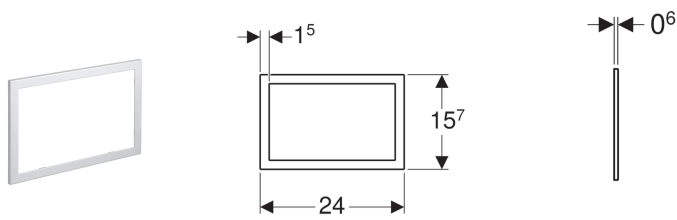

Cover frame for Geberit flush plate Sigma60

Application purposes

- For Geberit flush plates Sigma60, series 2016
- For covering unfinished tile edges

Technical data

Material | Die-cast zinc

Art. no.	Surface / colour
115.641.GH.1	chrome-plated, brushed, easy-to-clean coated
115.641.21.1	gloss chrome-plated