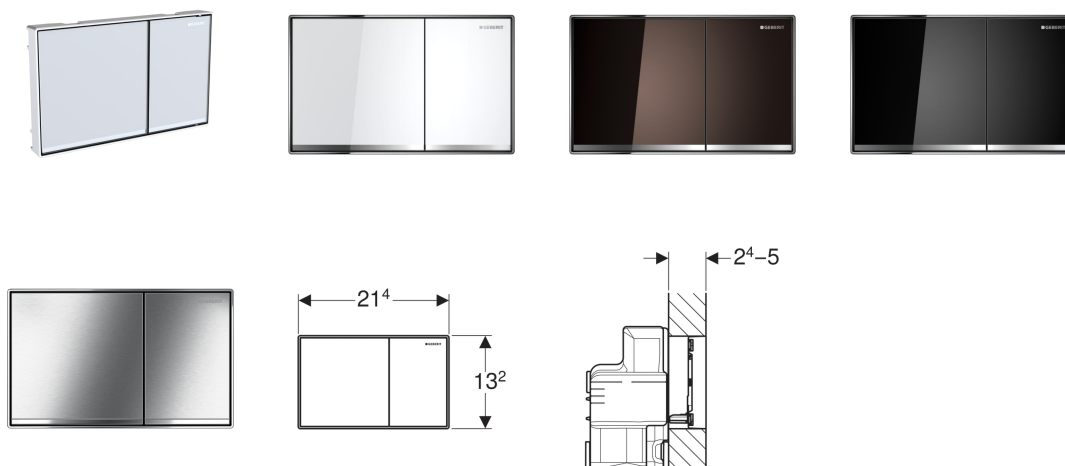

**Geberit flush plate Sigma60 for dual flush, surface-even**

**Application purposes**

- For flush actuation with Geberit Sigma concealed cisterns 8 cm, Series 2016
- For flush actuation with Geberit Sigma concealed cisterns 12 cm
- For covering thicknesses of 24–50 mm
- Not suitable for Geberit Duofix elements for wall-hung WC, barrier-free

**Characteristics**

- Series 2016
- Front actuation
- Surface-even actuation

- Sound-absorbing actuator rods, tool-free fast adjustment

**Scope of delivery**

- Compensation frame
- 2 spacers
- 2 distance bolts
- 2 actuator rods
- Protection plate
- Fastening material

**To order additionally**

- Installation set, surface-even, for Geberit Sigma concealed cistern 12 cm

Art. no.	Surface / colour	Material designation
115.640.SI.1	Buttons: white Design stripes: mirrored Frame: gloss chrome-plated	Die-cast zinc / glass
115.640.SJ.1	Buttons: black Design stripes: mirrored Frame: gloss chrome-plated	Die-cast zinc / glass
115.640.SQ.1	Buttons: umber Design stripes: mirrored Frame: gloss chrome-plated	Die-cast zinc / glass
115.640.GH.1	Buttons: chrome-plated, brushed, easy-to-clean coated Design stripes and frame: gloss chrome-plated	Die-cast zinc