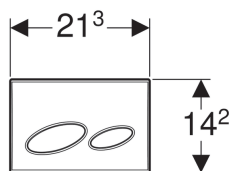

Geberit flush plate Kappa20 for dual flush

Application purposes

- For flush actuation with Geberit Kappa concealed cisterns

Characteristics

- Top/front actuation
- Sound-absorbing actuator rods, tool-free fast adjustment

Technical data

Actuation force | < 20 N

Scope of delivery

- Mounting frame
- 2 distance bolts
- 2 actuator rods
- Fastening material

Art. no.	Surface / colour	Material designation
115.228.11.1	white alpine	Plastic
115.228.21.1	gloss chrome-plated	Plastic
115.228.46.1	matt chrome-plated	Plastic