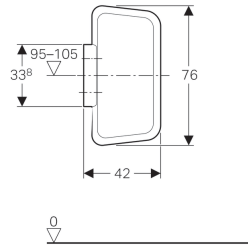

Geberit urinal division, plastic

Application purposes

- For mounting on solid walls or drywalls

Characteristics

- Hidden fastening

Technical data

Material

Plastic

Scope of delivery

- Distance bolt
- Fastening material
- Wall-mounted holder

Art. no. **Surface / colour**

115.202.11.1 white alpine

Created with Geberit online product catalogue - 21/06/2018