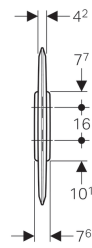

Geberit urinal division, plastic

Application purposes

- For mounting on solid walls or drywalls

Characteristics

- Hidden fastening

Technical data

Material

Plastic

Scope of delivery

- Distance bolt
- Fastening material
- Wall-mounted holder

Art. no. **Surface / colour**

115.202.11.1 white alpine

Created with Geberit online product catalogue - 21/06/2018