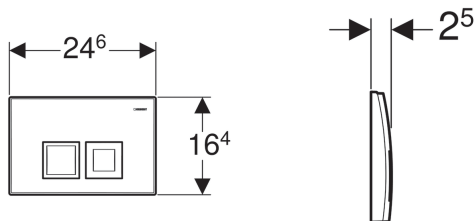

Geberit flush plate Delta50 for dual flush

Application purposes

- For flush actuation with Geberit Delta concealed cisterns

Characteristics

- Front actuation

Technical data

Actuation force | < 20 N

Scope of delivery

- Mounting frame
- 2 actuator rods
- Fastening material

Art. no.	Surface / colour	Material designation
115.135.11.1	white alpine	Plastic
115.135.21.1	gloss chrome-plated	Plastic
115.135.46.1	matt chrome-plated	Plastic