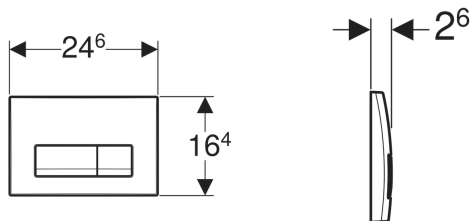

**Geberit flush plate Delta51 for dual flush**

**Application purposes**

- For flush actuation with Geberit Delta concealed cisterns

**Characteristics**

- Front actuation

**Technical data**

Actuation force | < 20 N

**Scope of delivery**

- Mounting frame
- 2 actuator rods
- Fastening material

Art. no.	Surface / colour	Material designation
115.105.11.1	white alpine	Plastic
115.105.21.1	gloss chrome-plated	Plastic
115.105.46.1	matt chrome-plated	Plastic