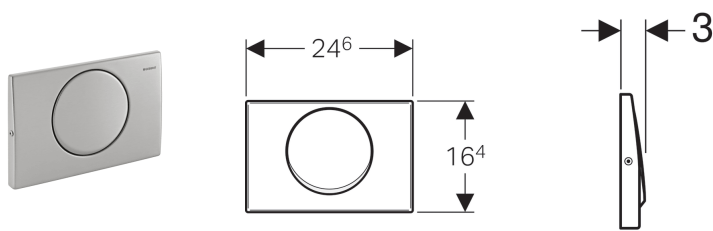

**Geberit flush plate Delta15 for stop-and-go flush, screwable**

**Application purposes**

- For flush actuation with Geberit Delta concealed cisterns

**Characteristics**

- Front actuation

**Technical data**

Actuation force | < 20 N

**Scope of delivery**

- Mounting frame
- Actuator rod
- Stop-and-go lever
- Set of bolts
- Fastening material

Art. no.	Surface / colour	Material designation
115.101.00.1	stainless steel brushed	Stainless steel